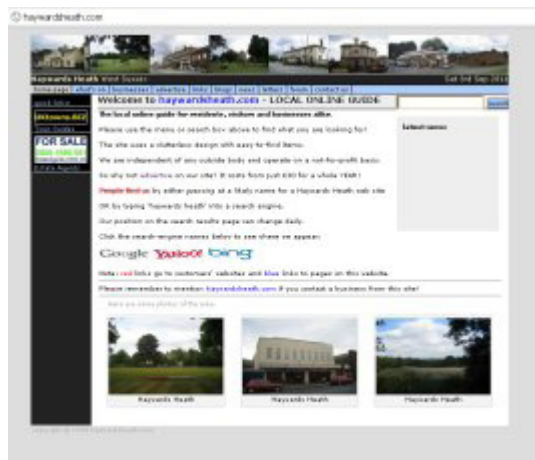

Promote your business locally on our website...

haywardsheath.com

available to locals and the whole world alike...

(web site home page - screenshot)

sample platinum/gold listings:

<p>Your Business Here (links to your own website) 1 Any Road, HAYWARDS HEATH, RH16 0AA 01444 123456 Fax: 01444 654321 Mob: 07890 123456</p>	<p>example ad with a link to your website (opens in a new window)</p>	
--	--	--